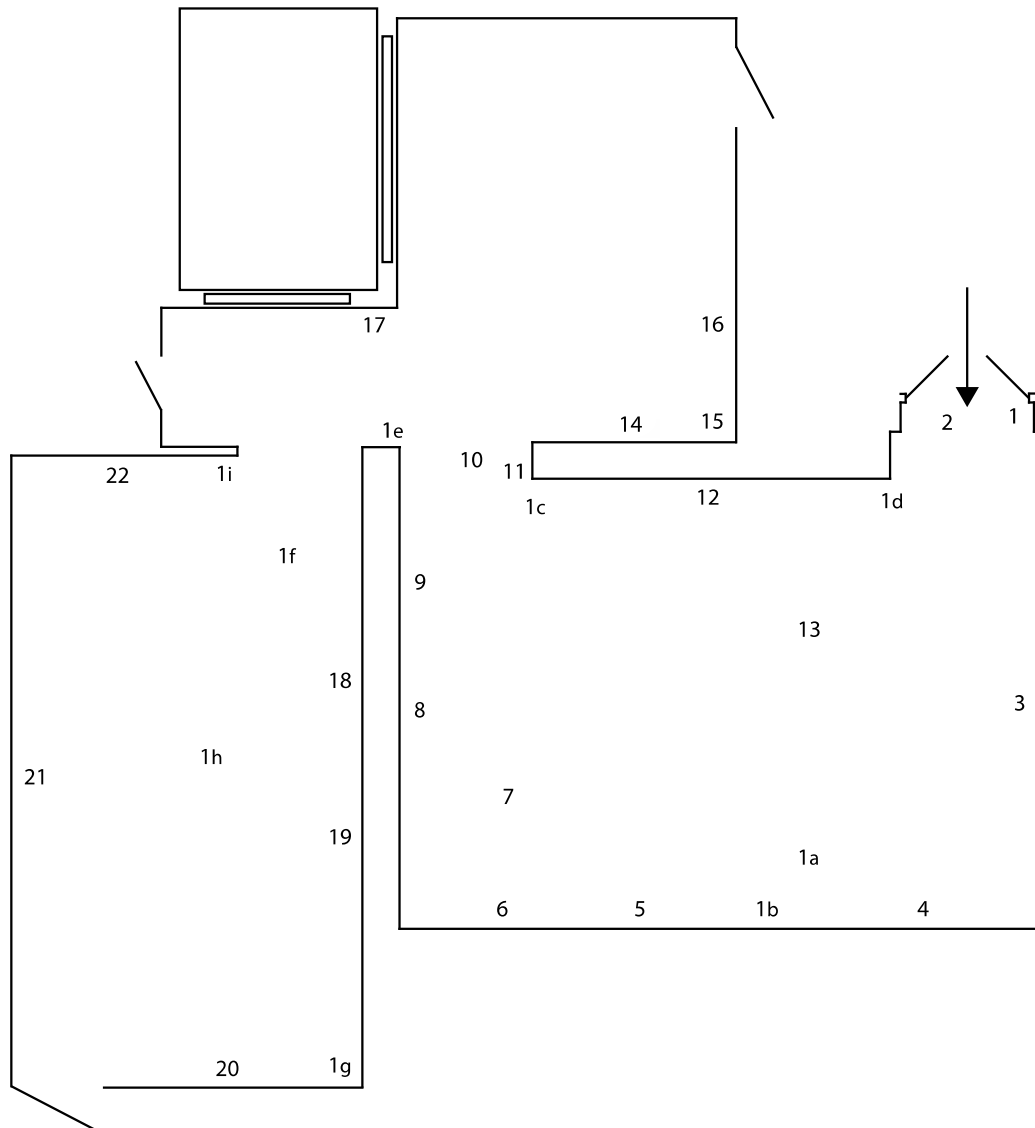

1.  
**Oa4s**  
*TEMRA and DAVID in Three Parts*, 2015  
A play

2.  
**Reija Meriläinen**  
*Afterglow*, 2014  
Audio  
27 min, 08 sec

3.  
**Zoe Barcza**  
*Clyff II*, 2015  
Acrylic and flashe on linen  
145 x 200 cm
4.  
**Reija Meriläinen**  
*Stabbing*, 2014  
Two channel video  
27 min, 08 sec
5.  
**Jaakko Pallasvuo**  
*Basic Instinct Variation 1,2,3*, 2015  
Acrylic on canvas in three parts  
83 x 30 cm
6.  
**Davide Stucchi**  
*"...and, money"*, 2015  
Burnt rubber hoses  
19 x 21.5 x 4 cm
7.  
**Gabriel Hartley**  
*Cob*, 2015  
Foam, paper, resin, spray paint, ink  
48 x 43 cm
8.  
**Zoe Barcza**  
*Clyff I*, 2015  
Acrylic and flashe on linen  
150 x 220 cm
9.  
**Davide Stucchi**  
*Mattia*, 2015  
Etched leather piece  
40 cm x 15 cm
10.  
**Jaakko Pallasvuo**  
*Guy Fawkes Mask*, 2014  
Glazed ceramic  
21 x 22 cm
11.  
**Beatrice Marchi**  
*Gelato e Tristezza con Panna*, 2015  
Pencil on paper  
21 x 29 cm
12.  
**Yves Scherer**  
*Berlin*, 2015  
Plexiglass, wood, cardboard, acrylic, marker, soil, string  
100 x 200 x 7 cm
13.  
**Gabriel Hartley**  
*Hunk*, 2015  
Foam, resin, spray paint  
160 x 58 x 44 cm
14.  
**Beatrice Marchi**  
*Oh, Summer!*, 2015  
Pencil and ink on paper  
21 x 29 cm
15.  
**Jaakko Pallasvuo**  
*Hypacrosaurus Fragrance*, 2015  
Glazed ceramic  
16.5 x 8.5 x 7 cm
16.  
**Gabriel Hartley**  
*Potbelly*, 2015  
Foam, paper, resin, spray paint, ink  
72 cm x 68 cm
17.  
**Jala Wahid**  
*Hard Blush*, 2014  
Ceramic tongue  
5 x 14 x 23.5 cm
18.  
**Davide Stucchi**  
*Relaxed Hands*, 2014  
Waxed leather cut-outs  
52 x 31 cm
19.  
**Jaakko Pallasvuo**  
*Freak On A Leash*, 2015  
Glazed ceramic  
12 x 9 x 10 cm
20.  
**Jala Wahid**  
*I am a charm*, 2015  
Single channel video, sound  
04 min, 55 sec
21.  
**Megan Rooney**  
*Doggy breath, finger deaf, mute, winking.*  
*A wink she could only do with the right eye*, 2015  
Mural on gallery wall  
325 x 960 cm
22.  
**Beatrice Marchi**  
*Signorina Culinski Cresce*, 2015  
Diptych, pencil on paper  
21 x 29 cm each